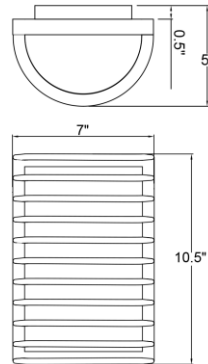

### PRODUCT MEASUREMENTS

FIXTURE	BACKPLATE / CANOPY
Length:	Length 4.75"
Width: 7"	Width: 4.75"
Diameter	Diameter:
Height: 10.5"	Height: 0.5"
Extension: 5"	
Overall Height:	

#### LINE DRAWING